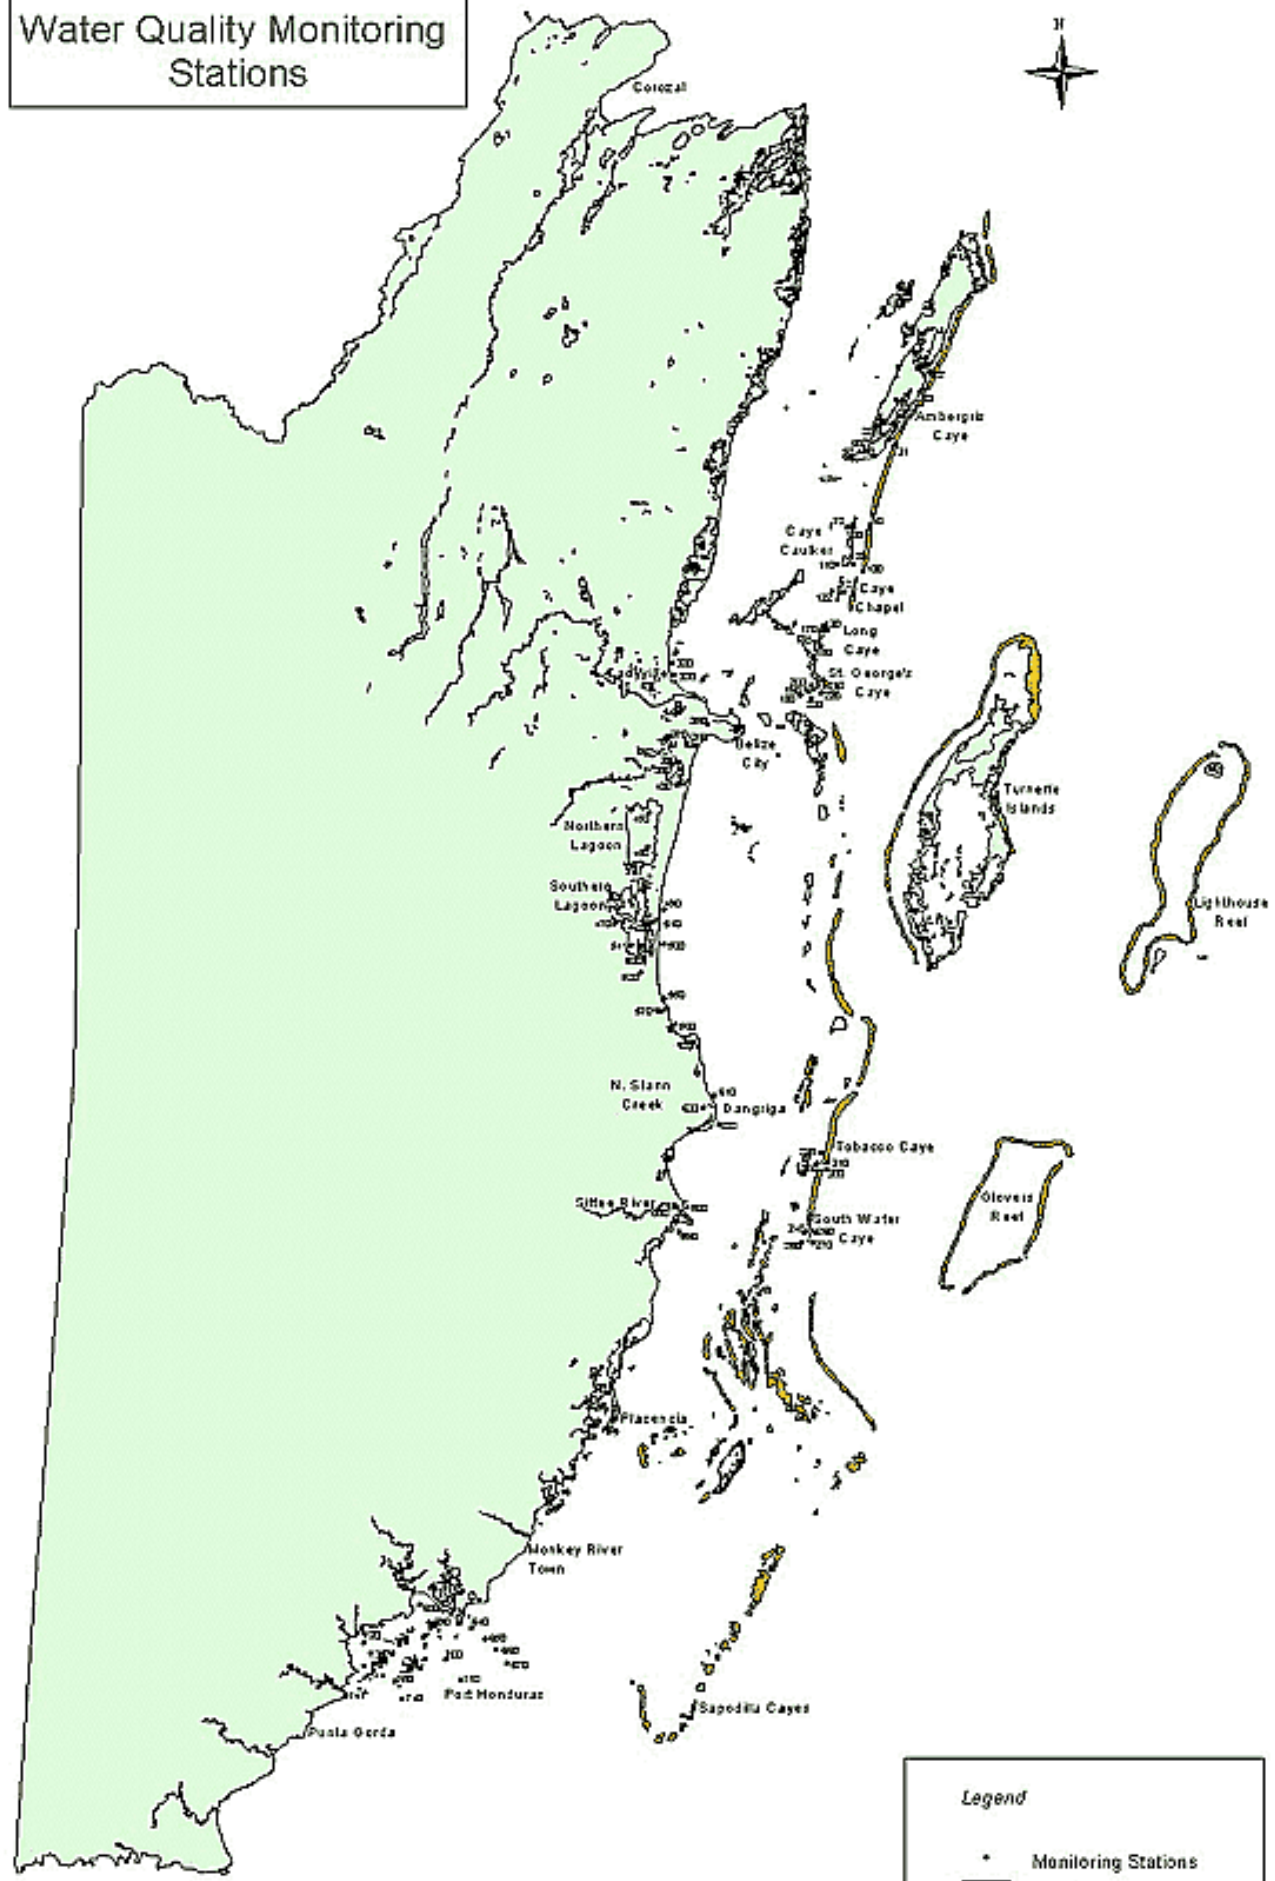

Water Quality Monitoring Stations

Legend

- Monitoring Stations
- Coral Reef